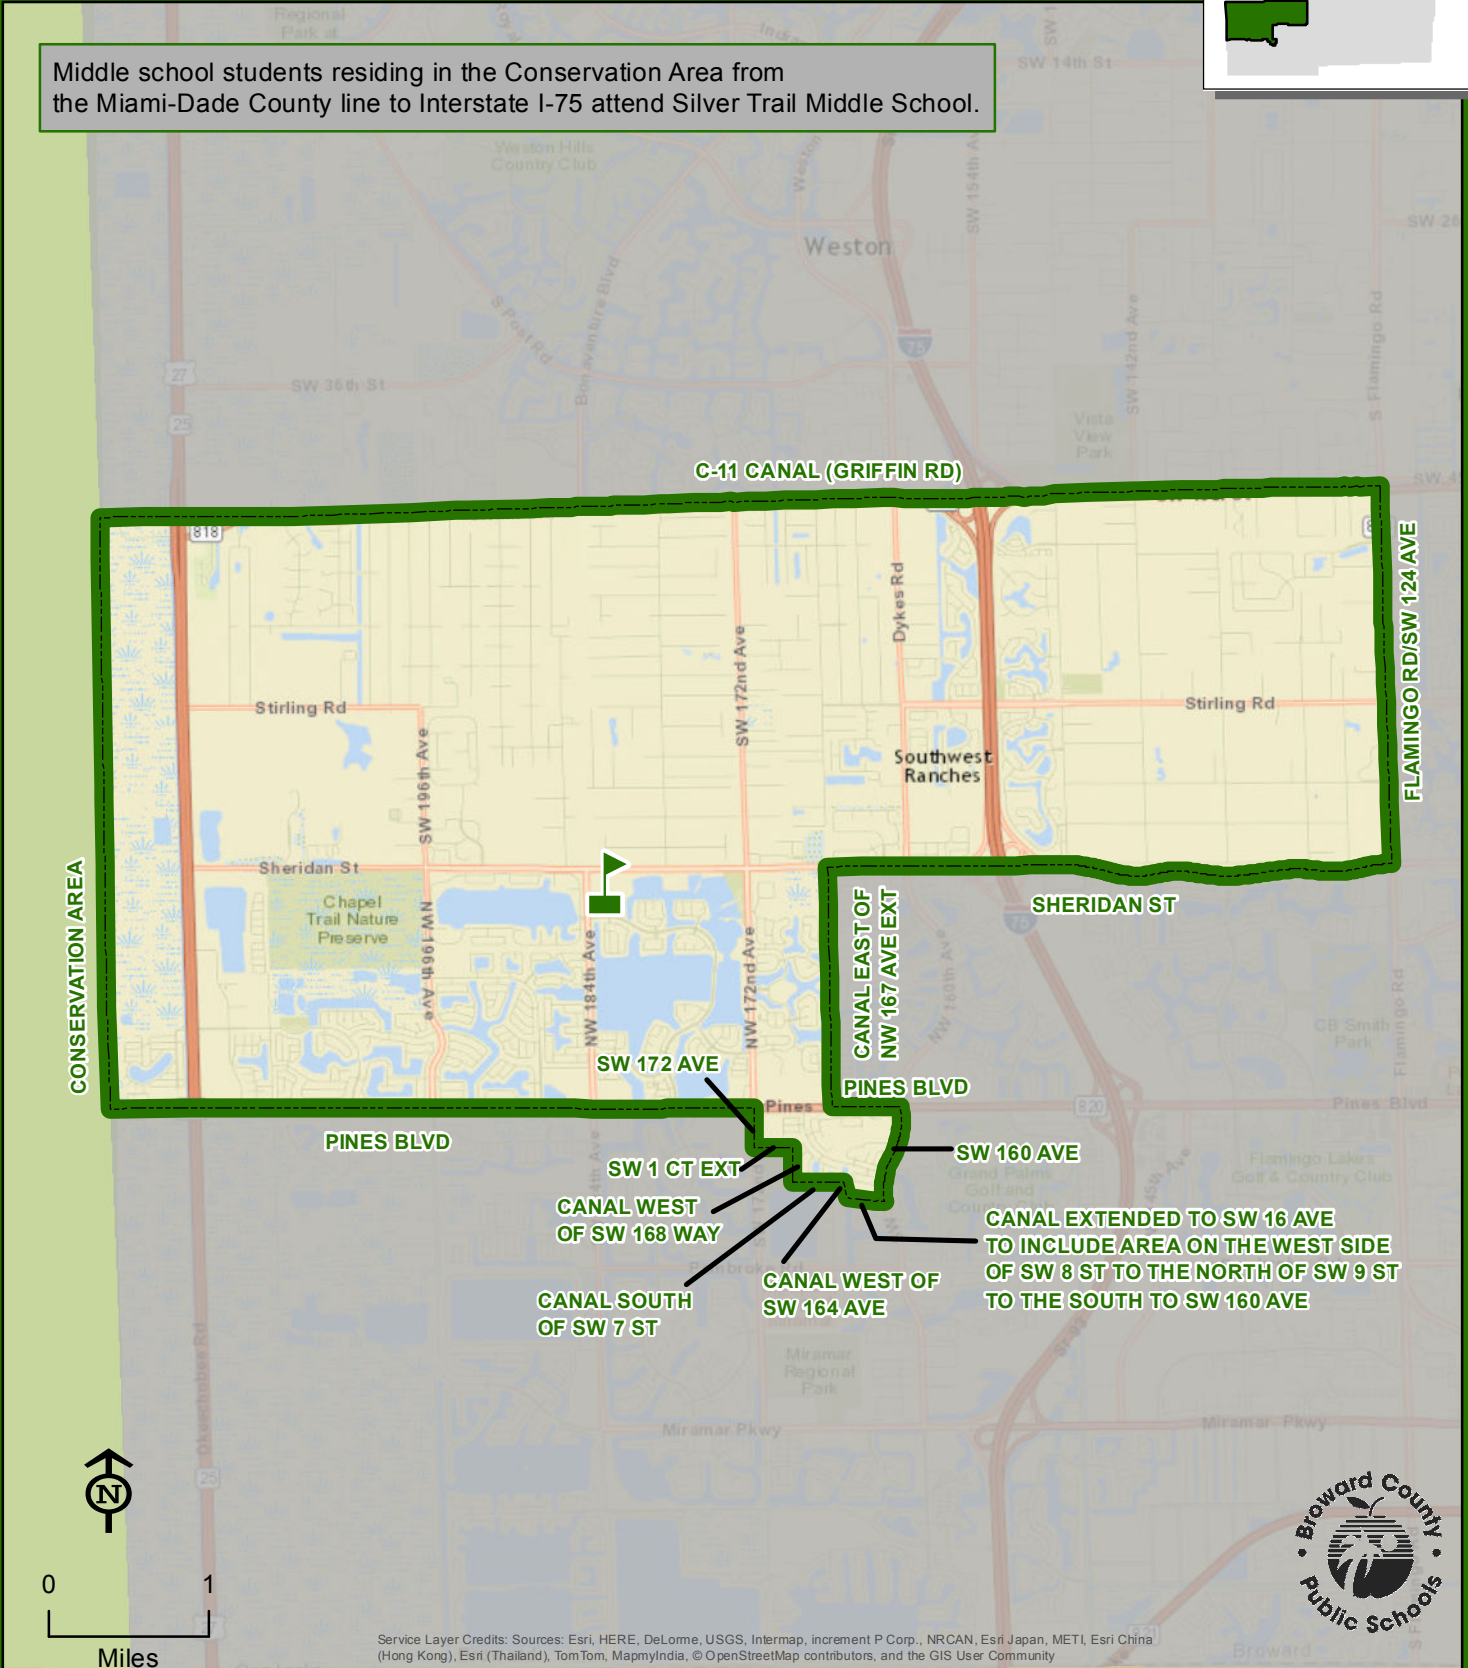

SILVER TRAIL MIDDLE SCHOOL

18300 SHERIDAN STREET
PEMBROKE PINES, FLORIDA 33331
754-323-4300

Innovative Program

Middle school students residing in the Conservation Area from the Miami-Dade County line to Interstate I-75 attend Silver Trail Middle School.

THIS MAP IS FOR CONCEPTUAL PURPOSES ONLY AND SHOULD NOT BE USED FOR LEGAL BOUNDARY DETERMINATIONS